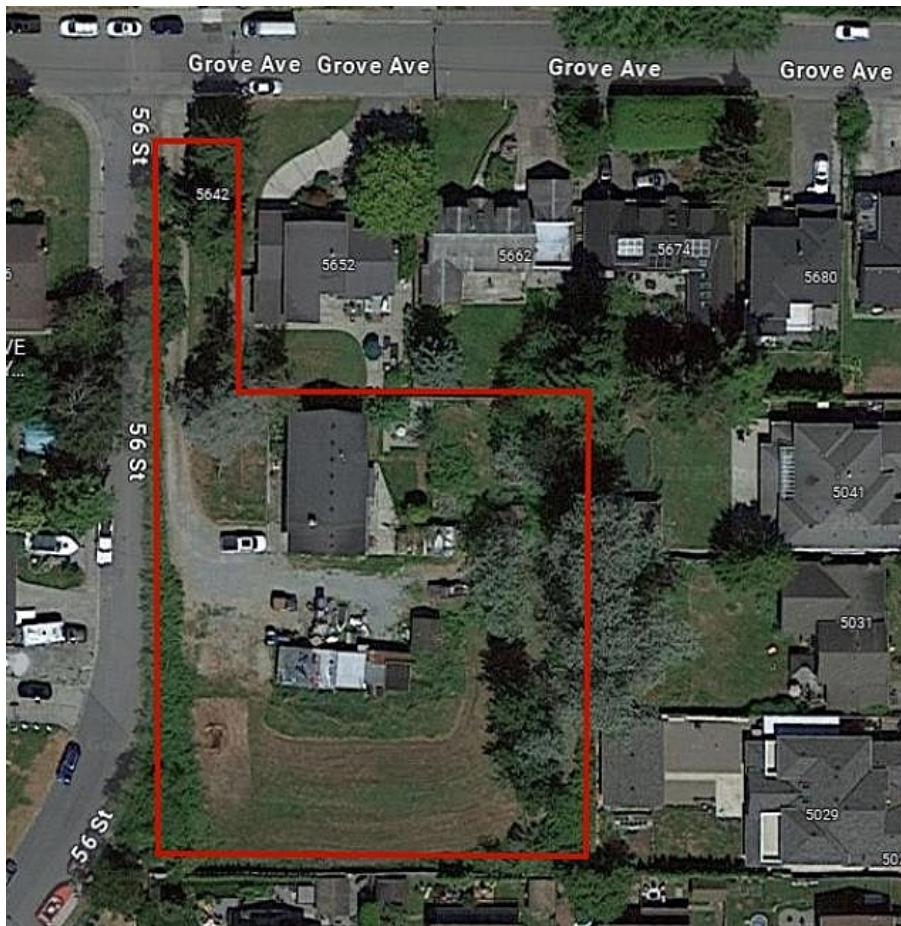

5642 Grove Avenue, Delta

\$5,388,880

Unlock the potential of this property in line with the government's vision for increased housing and development in Delta—an excellent opportunity for those with a keen eye for future growth.

Located near Hawthorne school and park, just minutes from the Town Center and amenities, this 5-bedroom, 2-bath home is not only a dwelling but a strategic investment in the evolving landscape of the community. Seize this opportunity for a smart real estate move.

KEY INFORMATION

MLS® R2907725

Residential Detached

Hawthorne

5 Bedrooms

2 Bathrooms

2,600 SF

41,774 SF Lot