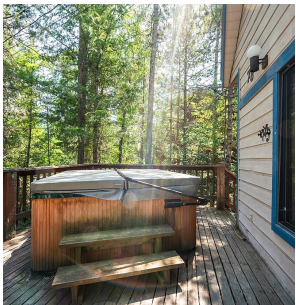

78 Garibaldi Drive, Whistler

$1,550,000

This 4 bed 2 bath A Frame type sits just 15 minutes South of Whistler. The gated community of Black Tusk offers privacy, convenience and great amenities. Room for all your toys and friends. Well maintained classic Whistler cabin offers a great layout with potential for some cosmetic upgrades.

KEY INFORMATION

MLS® R2907967

Residential Detached

Black Tusk - Pinecrest

4 Bedrooms

2 Bathrooms

1,416 SF

7,535 SF Lot

FEATURES

Year Built: 1986

Listed By: Oakwyn Realty Ltd.

rennie