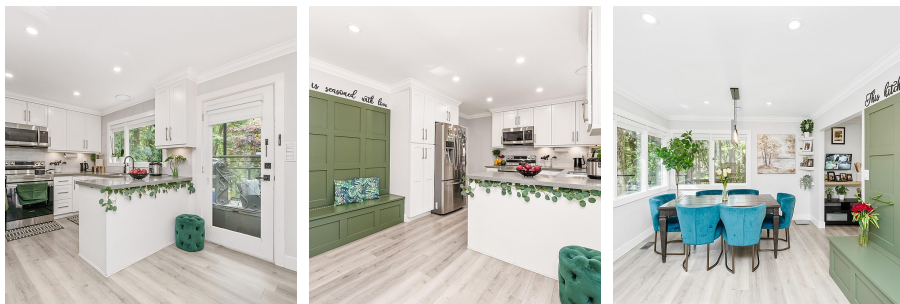

FEATURES

Year Built: 1961
Listed By: Royal LePage Elite West