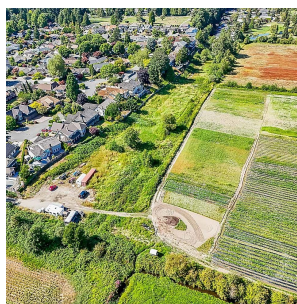

5761 6 Avenue, Delta

$35,988,800

This site is a total of 47.20 acres which are all out of the ALR (Agricultural Land Reserve). The property neighbor's Beach Grove Golf Club and is minutes away from new amenities in the new Southland's development.

KEY INFORMATION

MLS® R2910292

Land Only

Tsawwassen East

0 Bedrooms

0 Bathrooms

0 SF

2,055,906 SF Lot

FEATURES

Listed By: Century 21 Coastal Realty Ltd.

rennie