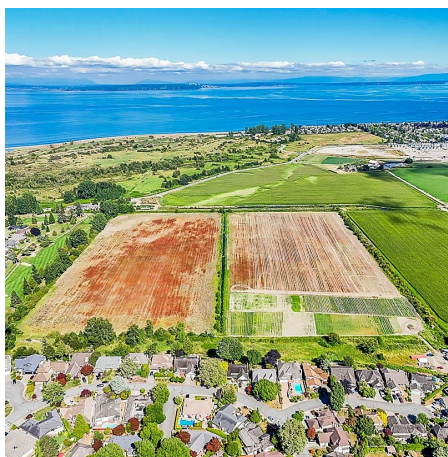

5761 6 Avenue, Delta

$35,988,800

This site is a total of 47.20 acres which are all out of the ALR (Agricultural Land Reserve). The property neighbor's Beach Grove Golf Club and is minutes away from new amenities in the new Southland's development.

KEY INFORMATION

MLS® R2910292

Land Only

Tsawwassen East

0 Bedrooms

0 Bathrooms

0 SF

2,055,906 SF Lot

FEATURES

Listed By: Century 21 Coastal Realty Ltd.

rennie