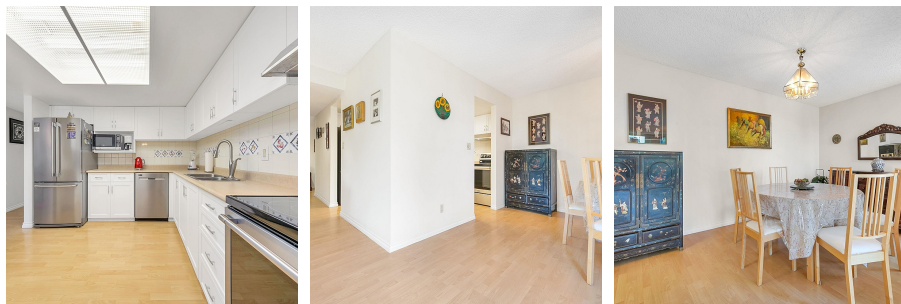

FEATURES

Year Built: 1983

Listed By: Royal LePage Regency Realty