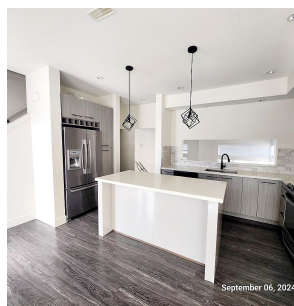

18 14057 60a Avenue, Surrey

$1,029,000

Live at SUMMIT build by Hayer's Builder Group. Corner unit with rooftop deck overlooking the north shore mountains. Conveniently located in desirable neighborhood of Sullivan Heights. Townhome features 4 bed and 4 bath split level plan, laminate flooring and AC. As you enter the home you are welcomed by a spacious kitchen with white quartz countertops, high ceiling living room, stainless appliances, built in wine cooler, sleek cabinetries and large center island. 225 square feet rooftop deck with built in bbq gas hookup and extra storage

KEY INFORMATION

MLS® R2911186

Residential Attached

Sullivan Station

4 Bedrooms

4 Bathrooms

1,781 SF

FEATURES

Year Built: 2017

Views: MOUNTAINS FROM ROOFTOP DECK

Listed By: Team 3000 Realty Ltd.

rennie