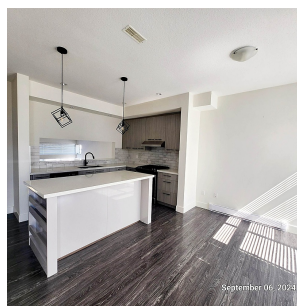

18 14057 60a Avenue, Surrey

$1,029,000

Live at SUMMIT build by Hayer's Builder Group. Corner unit with rooftop deck overlooking the north shore mountains. Conveniently located in desirable neighborhood of Sullivan Heights. Townhome features 4 bed and 4 bath split level plan, laminate flooring and AC. As you enter the home you are welcomed by a spacious kitchen with white quartz countertops, high ceiling living room, stainless appliances, built in wine cooler, sleek cabinetries and large center island. 225 square feet rooftop deck with built in bbq gas hookup and extra storage

KEY INFORMATION

MLS® R2911186

Residential Attached

Sullivan Station

4 Bedrooms

4 Bathrooms

1,781 SF

FEATURES

Year Built: 2017

Views: MOUNTAINS FROM ROOFTOP DECK

Listed By: Team 3000 Realty Ltd.

rennie