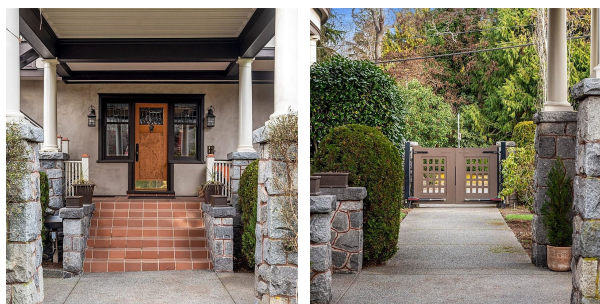

1030 St. Charles St, Victoria

$3,750,000

Welcome to Miramonte Estate. This gracious 1904 landmark home nestled in the heart of Rockland features a wraparound porch & balconies, lovely stonework & porte cochère. Saturated in history, the main living spaces boast arts & crafts style details throughout, including stately fireplaces, coffered ceilings, wood-paneled walls, leaded & stained-glass windows, a grand entry & staircase all with original hardwood floors. Past updates to the main eat in kitchen create modern ease in a classic style. The formal dining & living room are perfect for entertaining w access to the period perfect wrap around porch to enjoy a beverage & take in the air. Complete with 3 primary bdrms with ensuites, lower level inlaw area, detached studio, double garage & immaculate fenced gardens. This majestic home inspires life in the grandest scale, an ideal offering for a large household or multi- generational family, all in a much sought after neighbourhood close to private & public schools, parks & shopping. (id:56120)

KEY INFORMATION

MLS® 970969

Residential Detached

Rockland

7 Bedrooms

10 Bathrooms

8,169 SF

23,086 SF Lot

FEATURES

Year Built: 1908

Listed By: Engel & Volkers Vancouver Island

rennie