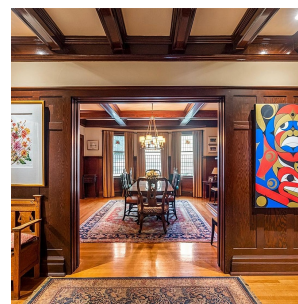

1030 St. Charles St, Victoria

$3,750,000

Welcome to Miramonte Estate. This gracious 1904 landmark home nestled in the heart of Rockland features a wraparound porch & balconies, lovely stonework & porte cochère. Saturated in history, the main living spaces boast arts & crafts style details throughout, including stately fireplaces, coffered ceilings, wood-paneled walls, leaded & stained-glass windows, a grand entry & staircase all with original hardwood floors. Past updates to the main eat in kitchen create modern ease in a classic style. The formal dining & living room are perfect for entertaining w access to the period perfect wrap around porch to enjoy a beverage & take in the air. Complete with 3 primary bdrms with ensuites, lower level inlaw area, detached studio, double garage & immaculate fenced gardens. This majestic home inspires life in the grandest scale, an ideal offering for a large household or multi- generational family, all in a much sought after neighbourhood close to private & public schools, parks & shopping. (id:56120)

KEY INFORMATION

MLS® 970969

Residential Detached

Rockland

7 Bedrooms

10 Bathrooms

8,169 SF

23,086 SF Lot

FEATURES

Year Built: 1908

Listed By: Engel & Volkers Vancouver Island

rennie