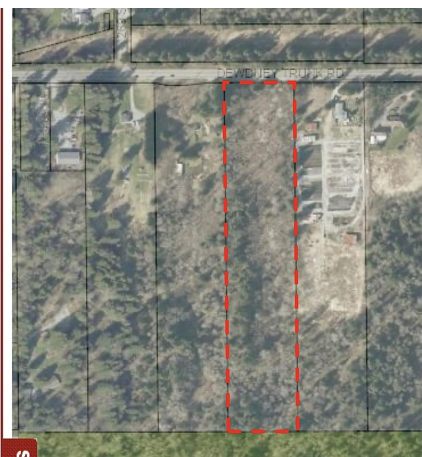

Lot 4 26928 Dewdney Trunk Road, Maple Ridge

$1,990,000

Very rectangular 8 acres property on Dewdney Trunk Road, the property is not in ALR, Gentle slop down to the south, some small creek at the back, Build your own Paradise Here,

KEY INFORMATION

MLS® R2910869

Land Only

Northeast Maple Ridge

0 Bedrooms

0 Bathrooms

0 SF

FEATURES

Listed By: Royal Pacific Realty Corp.

rennie