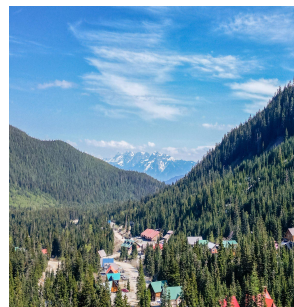

20926 Snowflake Crescent, Agassiz

$549,000

Building lot on Snowflake Crescent! Rarely do these lots come available, zoned for a single family dwelling and backing onto green belt with views of Sasquatch Mountain Resort and surrounding mountains, this is the legacy property you've been waiting for! Primarily flat and with a great example of what could be built next door the options are endless. Come explore what this lot and Hemlock Valley have to offer!

KEY INFORMATION

MLS® R2912137

Land Only

Lake Errock

0 Bedrooms

0 Bathrooms

0 SF

5,227 SF Lot

FEATURES

Views: Sasquatch Mountain Resort

Listed By: Top Producers Realty Ltd.

rennie