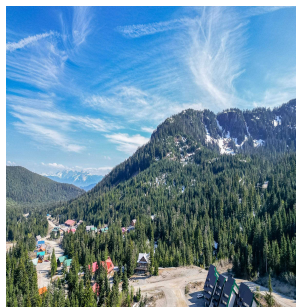

20926 Snowflake Crescent, Agassiz

$549,000

Building lot on Snowflake Crescent! Rarely do these lots come available, zoned for a single family dwelling and backing onto green belt with views of Sasquatch Mountain Resort and surrounding mountains, this is the legacy property you've been waiting for! Primarily flat and with a great example of what could be built next door the options are endless. Come explore what this lot and Hemlock Valley have to offer!

KEY INFORMATION

MLS® R2912137

Land Only

Lake Errock

0 Bedrooms

0 Bathrooms

0 SF

5,227 SF Lot

FEATURES

Views: Sasquatch Mountain Resort

Listed By: Top Producers Realty Ltd.

rennie