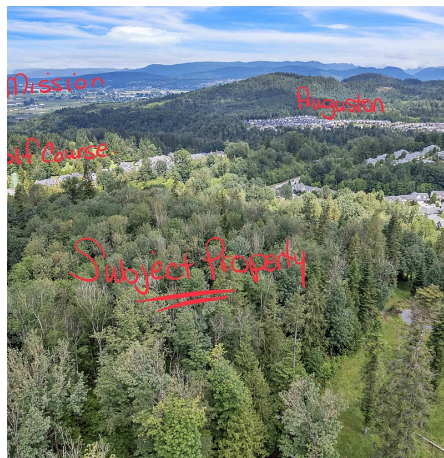

Lt.7 Mckee Road, Abbotsford

\$4,500,000

Immerse yourself in nature's beauty on this 15+ acre wooded retreat with the sound of rustling trees, water from a flowing creek, your own walking trails. Imagine building your dream home on a tranquil escape from the hustle & bustle of everyday life. Your own peaceful oasis. Located in Abbotsford's most sought after area, one-of-a-kind property offers stunning views of Ledgeview Golf Course & mountains. Fantastic place to raise your kids on a slice of heaven. Just picture the forts, bike trails you can make? Privacy, nature all around you, yet you're still close to schools, shopping & access to Hwy #1. Ledgeview Golf Course across the street. Whether you're looking for a private retreat or considering DEVELOPMENT, this property offers endless possibilities, 36 CUSTOM HOMES Opportunity

Views: some lots will have MT views

Listed By: Lighthouse Realty Ltd.

rennie