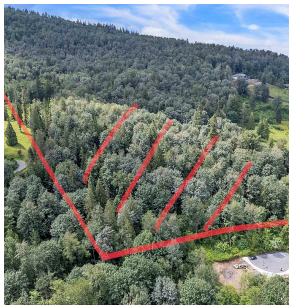

Lt.7 Mckee Road, Abbotsford

\$4,500,000

Immerse yourself in nature's beauty on this 15+ acre wooded retreat with the sound of rustling trees, water from a flowing creek, your own walking trails. Imagine building your dream home on a tranquil escape from the hustle & bustle of everyday life. Your own peaceful oasis. Located in Abbotsford's most sought after area, one-of-a-kind property offers stunning views of Ledgeview Golf Course & mountains. Fantastic place to raise your kids on a slice of heaven. Just picture the forts, bike trails you can make? Privacy, nature all around you, yet you're still close to schools, shopping & access to Hwy #1. Ledgeview Golf Course across the street. Whether you're looking for a private retreat or considering DEVELOPMENT, this property offers endless possibilities, 36 CUSTOM HOMES Opportunity

Views: some lots will have MT views

Listed By: Lighthouse Realty Ltd.

rennie