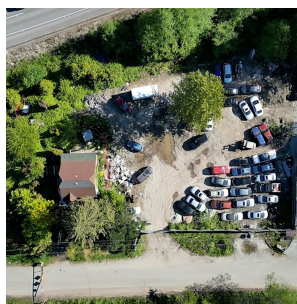

13848 117 Avenue, Surrey

$1,300,000

Great opportunity, double lot on Light Impact Industrial Zoning. Easy access from Hwy 17 through 116 Ave. Can be sold together with neighboring 13858. All together approx 14 000sf.. [click for video](#)

KEY INFORMATION

MLS® R2913054

Land Only

Bolivar Heights

0 Bedrooms

0 Bathrooms

0 SF

7,020 SF Lot

FEATURES

Listed By: Century 21 Coastal Realty Ltd.

rennie