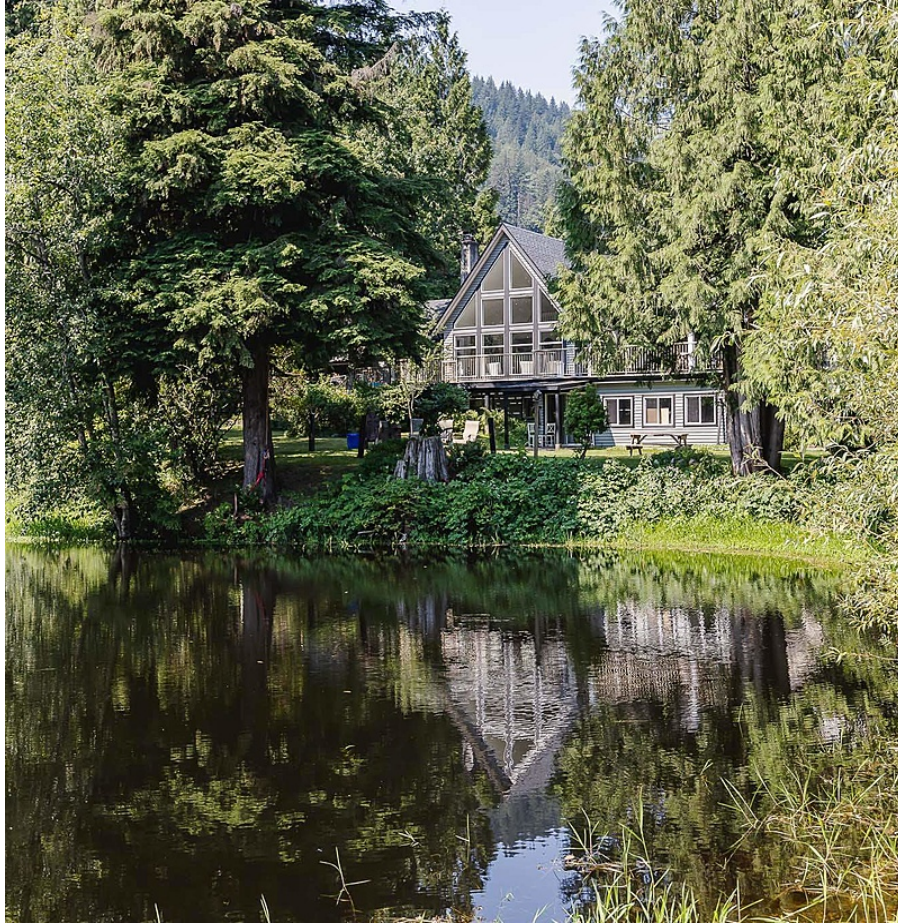

11977 Stave Lake Road, Mission

\$2,499,000

Incredible opportunity to own your own picturesque estate. Here you will find a beautiful private lake, a large estate style home with 3 kitchens, 7 bdrms, 4 baths. +3 bdrms & +3 baths in 2nd dwelling on property, a cute cabin by the water, large shop, large greenhouse, long private gated driveway. Perfect place to host weddings, outdoor events, and also lots of room to plant for farming, or build barns for quota etc. Endless possibilities here. Call today.

KEY INFORMATION

MLS® R2914375

Residential Detached

Durieu

6 Bedrooms

4 Bathrooms

6,377 SF

FEATURES