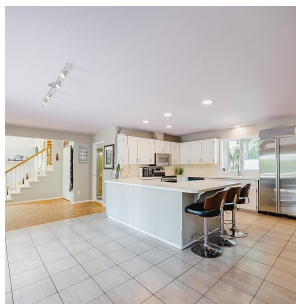

11977 Stave Lake Road, Mission

$2,499,000

Incredible opportunity to own your own picturesque estate. Here you will find a beautiful private lake, a large estate style home with 3 kitchens, 7 bdrms, 4 baths. +3 bdrms & +3 baths in 2nd dwelling on property, a cute cabin by the water, large shop, large greenhouse, long private gated driveway. Perfect place to host weddings, outdoor events, and also lots of room to plant for farming, or build barns for quota etc. Endless possibilities here. Call today.

KEY INFORMATION

MLS® R2914375

Residential Detached

Durieu

6 Bedrooms

4 Bathrooms

6,377 SF

FEATURES

Year Built: 1990

Views: SMALL PRIVATE LAKE

Listed By: Pathway Executives Realty Inc.

rennie