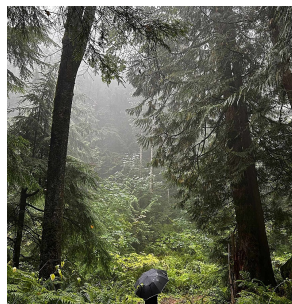

Lt.8 Old Yale Road, Abbotsford

$3,949,000

Discover an exceptional 40 acres property in Majuba Hill, Abbotsford, brimming with possibilities! Stunning estate, panoramic mountain views, lush farmland, unparalleled privacy, bordered by Crown land on Vedder Mtn. Surrounded by towering timbers and natural beauty, property is a haven for outdoor enthusiasts. Enjoy hiking, horseback riding and mountain biking at your doorsteps - ideal retreat for nature lovers & adventure seekers. Subdivision Potential for 4 lots of 10 acres each. 10 min off Hwy 1, Chilliwack (15min), Yarrow (4min). Access via a newly constructed gravel road from 41320 Old Yale Rd. Unique property to embrace a serene lifestyle while remaining close to urban amenities or to develop as a wellness centre. Don't miss your chance to own this slice of paradise!

KEY INFORMATION

MLS® R2915220

Land Only

Sumas Prairie

0 Bedrooms

0 Bathrooms

0 SF

FEATURES

Views: Sumas Prairie, Mountains

Listed By: Century 21 Coastal Realty Ltd.

rennie