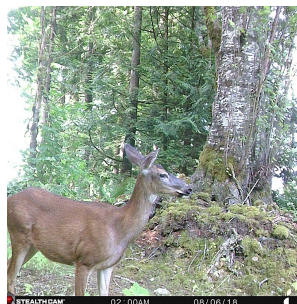

Lt.8 Old Yale Road, Abbotsford

$3,949,000

Discover an exceptional 40 acres property in Majuba Hill, Abbotsford, brimming with possibilities! Stunning estate, panoramic mountain views, lush farmland, unparalleled privacy, bordered by Crown land on Vedder Mtn. Surrounded by towering timbers and natural beauty, property is a haven for outdoor enthusiasts. Enjoy hiking, horseback riding and mountain biking at your doorsteps - ideal retreat for nature lovers & adventure seekers. Subdivision Potential for 4 lots of 10 acres each. 10 min off Hwy 1, Chilliwack (15min), Yarrow (4min). Access via a newly constructed gravel road from 41320 Old Yale Rd. Unique property to embrace a serene lifestyle while remaining close to urban amenities or to develop as a wellness centre. Don't miss your chance to own this slice of paradise!

KEY INFORMATION

MLS® R2915220

Land Only

Sumas Prairie

0 Bedrooms

0 Bathrooms

0 SF

FEATURES

Views: Sumas Prairie, Mountains

Listed By: Century 21 Coastal Realty Ltd.

rennie