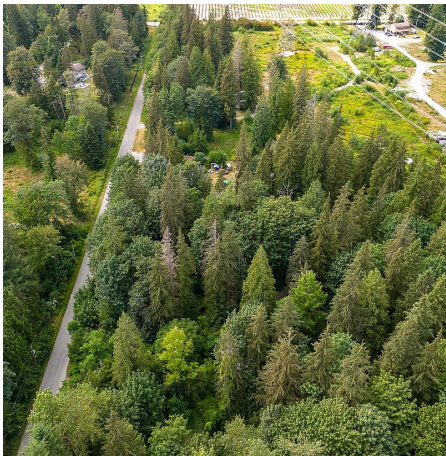

36111 Ridgeview Road, Mission

$1,349,000

Welcome to your own slice of Heaven !! Looking for a tranquil escape, within a short drive from the city? Look no further. This beautiful 10 acre, flat parcel of land, is a corner lot, awaiting your usage ideas. Currently a loved family retreat, it homes, an older 3 bedroom mobile, tenanted by a long time happy tenant, as well houses a beautiful fifth wheel, which comes with the property ready for your next camping adventure. Just steps away form the beautiful Cascase Falls Reginal Park, biking, quadding and horseback riding trails. Looking to build your dream home? Perhaps wish to explore your business opportunities and run a campsite, animal farming or blueberry farm? possibilities are endless. Two driveways, two power sources, well water, large storage, and more!

KEY INFORMATION

MLS® R2914535

Residential Detached

Dewdney Deroche

3 Bedrooms

1 Bathroom

768 SF

FEATURES

Year Built: 1976

Views: MOUNTAIN & TREES

Listed By: Royal LePage - Wolstencroft

rennie