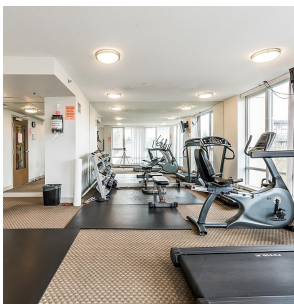

917 9171 Ferndale Road, Richmond

$499,000

Discover the vibrant lifestyle of Richmond with this exceptional 1 bedroom plus den/office condo with 61 sqft sunny balcony in Fullerton by Concord Pacific. Ideally located with walking distance to a wealth of amenities, including shopping malls, T&T Supermarket, Kwantlen College/University, restaurants, schools, Canada Line Skytrain Station, and bus services. Floor-to-ceiling windows provide abundant natural light and a stunning city view. Functional floor plan with modern finishes: Granite kitchen countertops, Cherry wood cabinets, Marble bathroom counter, Stainless steel appliances, In-suite laundry . Resort style lobby with a lounge area. Exercise room and Bike room. Month to month tenant. Great for either investment or personal residence.

KEY INFORMATION

MLS® R2914718

Residential Attached

Mc Lennan North

1 Bedroom

1 Bathroom

647 SF

$519.36 Maintenance Fees

FEATURES

Year Built: 2008

Views: City View

Listed By: Sutton Group-West Coast Realty

rennie