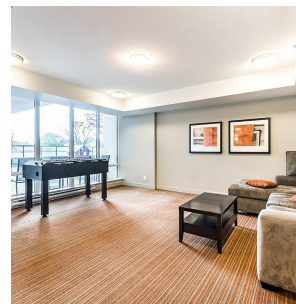

917 9171 Ferndale Road, Richmond

$499,000

Discover the vibrant lifestyle of Richmond with this exceptional 1 bedroom plus den/office condo with 61 sqft sunny balcony in Fullerton by Concord Pacific. Ideally located with walking distance to a wealth of amenities, including shopping malls, T&T Supermarket, Kwantlen College/University, restaurants, schools, Canada Line Skytrain Station, and bus services. Floor-to-ceiling windows provide abundant natural light and a stunning city view. Functional floor plan with modern finishes: Granite kitchen countertops, Cherry wood cabinets, Marble bathroom counter, Stainless steel appliances, In-suite laundry . Resort style lobby with a lounge area. Exercise room and Bike room. Month to month tenant. Great for either investment or personal residence.

KEY INFORMATION

MLS® R2914718

Residential Attached

Mc Lennan North

1 Bedroom

1 Bathroom

647 SF

$519.36 Maintenance Fees

FEATURES

Year Built: 2008

Views: City View

Listed By: Sutton Group-West Coast Realty

rennie