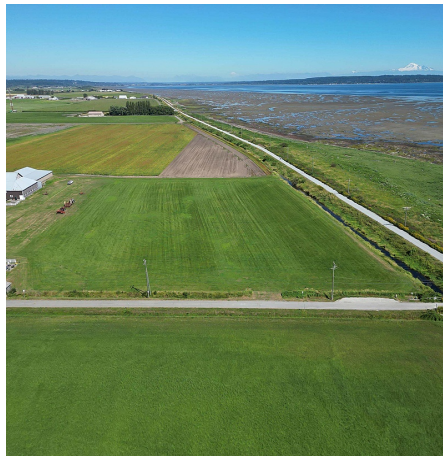

3636 88 Street, Delta

$3,400,000

Once in a lifetime opportunity to build your dream home on this rare waterfront lot with privileged views of Mount Baker, Boundary Bay and The San Juan Islands. This 2.47 Acre Sun drenched parcel is at the very end of one of the most Picturesque streets in East Delta, surrounded by large acreages and overlooking the dike. Call to make an appointment to visit. Come out and walk this property and take it all in.

KEY INFORMATION

MLS® R2915770

Land Only

East Delta

0 Bedrooms

0 Bathrooms

0 SF

110,871 SF Lot

FEATURES

Views: Boundary Bay, Mount Baker,

Listed By: Sutton Group-West Coast Realty (Surrey/24)

rennie