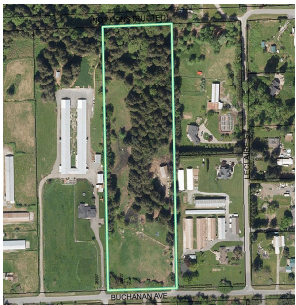

28927 Buchanan Avenue, Abbotsford

$2,470,000

Perfect site to build your dream home in the desirable Bradner community. 10 park-like acres on a no-thru street in a family-oriented community where neighbours watch out for each other. This property offers mature fruit trees, blueberry bushes, a large vegetable garden plus a fenced chicken coop & fields ready for your chickens, horses, & other farm animals. Amazing views of eagles, owls & other wild birds; cherry blossoms line the long driveway in the spring. There is a large pole barn (35' x 49') & shop (35' x 53'), ready for your ideas! Walking distance to Bradner school, playground, & Bradner general store plus approx. an hour to Vancouver for the commuter. Book your private tour and explore all the possibilities this property has to offer.

KEY INFORMATION

MLS® R2916058

Land Only

Bradner

0 Bedrooms

0 Bathrooms

0 SF

FEATURES

Listed By: B.C. Farm & Ranch Realty Corp.

rennie