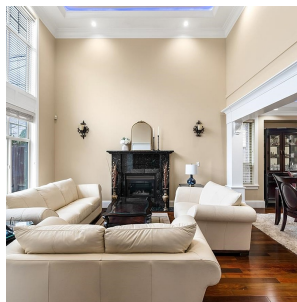

4700 Webster Road, Richmond

$2,998,000

Luxury residence HIGH Quality custom built home located in a Luxury Riverdale area (3807sqft)boasting over 8,000 sqft of exquisite design. 2 ensuites and 2 bedrooms above, with A/C, radiant heating; a separate one-bedroom ensuite on the main floor can be your mortgage help. 3-car garage with new Cabinet gives a spacious area for parking and storage. Desirable school catchment, walking distance to Blair Elementary, Burnett Secondary, Thompson Community Centre, parks and bus stop and Beautiful Dyke Trail.Open house: 11;00am -12:00 noon Sat , Dec 7 by appointment ONLY

KEY INFORMATION

MLS® R2917239

Residential Detached

Riverdale

5 Bedrooms

5 Bathrooms

3,807 SF

8,188 SF Lot

FEATURES

Year Built: 2008

Listed By: RE/MAX Westcoast

rennie