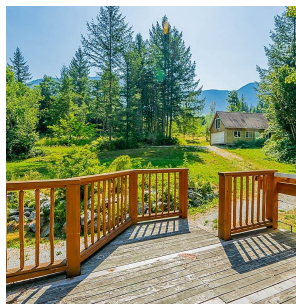

11882 Sylvester Road, Mission

$1,169,000

Sitting on 1.65 acres, this energy-efficient home is all about savings! With geothermal heating and cooling, a backup power system, and 200 amps of power to the house and shops, you're in for some serious efficiency. With the high efficiency wood stove and wood shed nearby you'll be cozy all winter long! Inside, the kitchen's had a makeover with an island, countertops, and some updated cabinets. Also inside there's four bedrooms, two full baths, plus classic fir floors. There's a separate entrance to a partly finished basement - giving additional space to spread out. Step outside onto the covered deck where there's a pizza oven, herb garden, shed, workshop, valley views & great sun exposure! Neighbouring lot also for sale, perfect family compound! The little oasis you've been waiting for!

KEY INFORMATION

MLS® R2917879

Residential Detached

Durieu

4 Bedrooms

2 Bathrooms

2,690 SF

71,688 SF Lot

FEATURES

Year Built: 1971

Views: Hatzic Prairie

Listed By: Top Producers Realty Ltd.

rennie