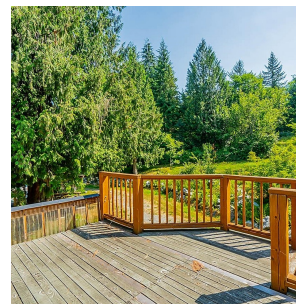

11882 Sylvester Road, Mission

$1,169,000

Sitting on 1.65 acres, this energy-efficient home is all about savings! With geothermal heating and cooling, a backup power system, and 200 amps of power to the house and shops, you're in for some serious efficiency. With the high efficiency wood stove and wood shed nearby you'll be cozy all winter long! Inside, the kitchen's had a makeover with an island, countertops, and some updated cabinets. Also inside there's four bedrooms, two full baths, plus classic fir floors. There's a separate entrance to a partly finished basement - giving additional space to spread out. Step outside onto the covered deck where there's a pizza oven, herb garden, shed, workshop, valley views & great sun exposure! Neighbouring lot also for sale, perfect family compound! The little oasis you've been waiting for!

KEY INFORMATION

MLS® R2917879

Residential Detached

Durieu

4 Bedrooms

2 Bathrooms

2,690 SF

71,688 SF Lot

FEATURES

Year Built: 1971

Views: Hatzic Prairie

Listed By: Top Producers Realty Ltd.

rennie