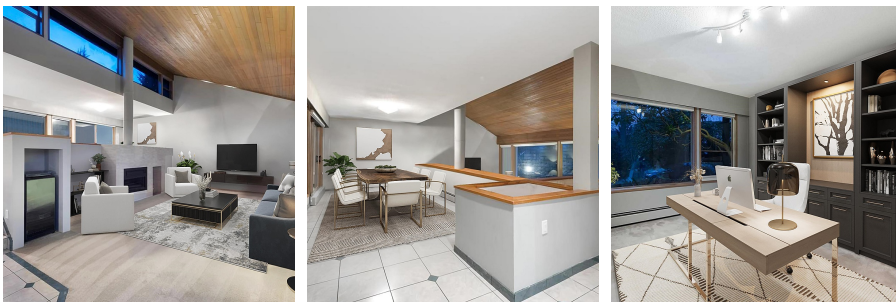

FEATURES

Year Built: 1981

Views: GREEN BELT WATER

Listed By: Birds Nest Properties