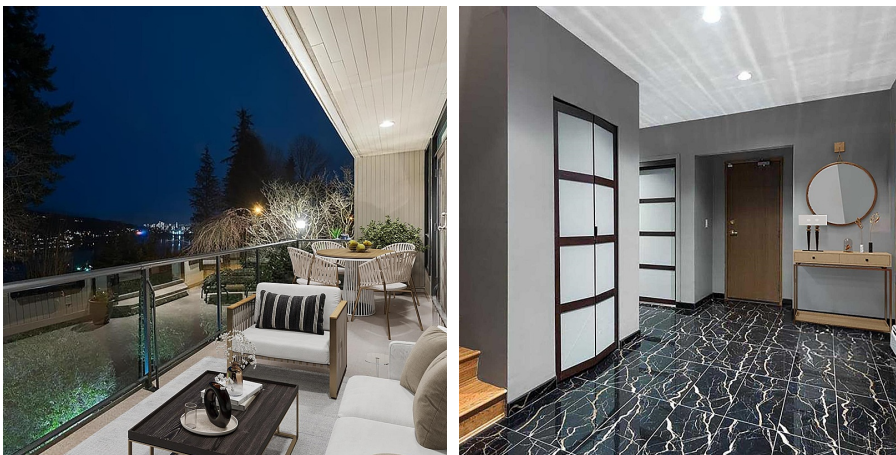

FEATURES

Year Built: 1981

Views: GREEN BELT WATER

Listed By: Birds Nest Properties