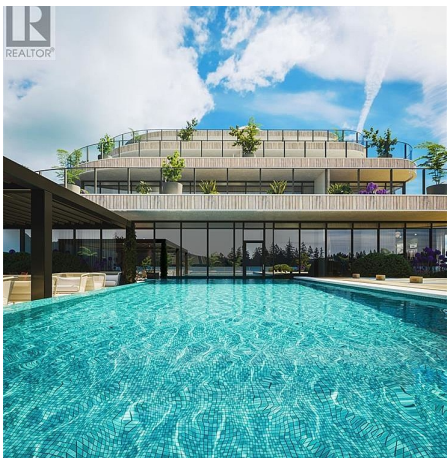

711 2000 Hannington Rd, Langford

\$699,000

Compare with other units, NO GST on this home! Discover the ultimate blend of elegance, convenience, and natural beauty at One Bear Mountain in this new, luxury 2 bedroom, 1 bathroom condominium directly next to the magnificent Bear Mountain Golf Resort. This bright and spacious suite features a large private deck, Italian cabinetry, quartz countertops, integrated Bosch appliances, gas cooktop, combo wall oven, undermount lighting, oversized windows, engineered hardwood flooring, laundry, storage, & EV PARKING. The primary bedroom provides balcony access and a large walk in closet. Enjoy grand resort style amenities which are rarely found, including an outdoor terrace with fire bowl, lush landscaping, infinity pool with terrace, sky lounge that you can host up to 100 people with outdoor terrace, business centre, gym, yoga, private dining, concierge service, pet wash, car wash and more. Enjoy everything Bear Mountain has to offer from this sought after south west facing unit. Close to walking/hiking, tennis, restaurants and more! (id:56120)