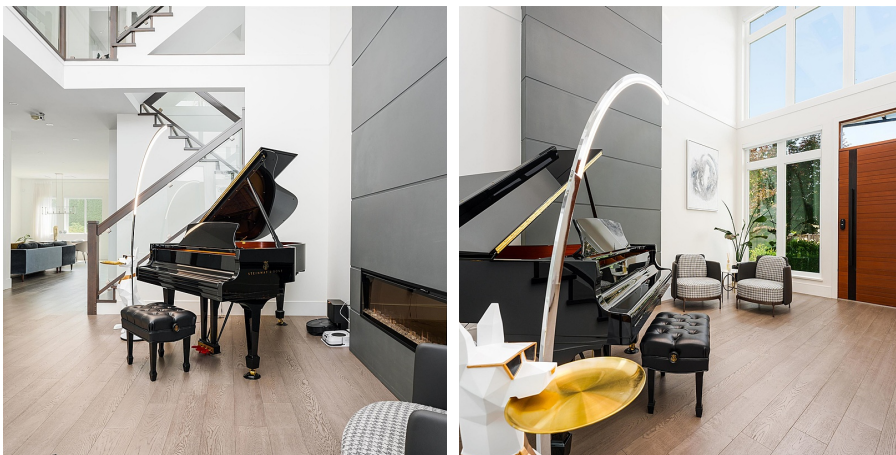

FEATURES

Year Built: 2017

Views: north shore mountain view

Listed By: Laboutique Realty