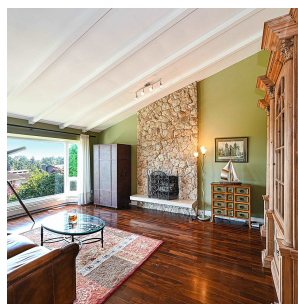

163 Woodland Drive, Delta

$1,999,800

The best views you will find in all of Tsawwassen, you can see North Shore Mtns, Boundary Bay & Mt. Baker and every city in great Van! Excellent Terrace neighborhood would meet your all dream of living! this wonderful 5 bedroom residence awaits the privileged few that will enjoy its sweeping panoramic views. Inside this architecturally appealing home you'll find stunning updates spread over 4,500+sqft w room for the whole family. Gorgeous Acacia Hardwood is generously applied over most of the home & other highlights incl a newer kitchen w/high end appliances, bathroom renos incl a dream ensuite w/ free standing tub, newer concrete driveway/back yard deck/siding & entryway, dbl garage. Too much to list in this special opportunity.

KEY INFORMATION

MLS® R2919185

Residential Detached

Tsawwassen East

5 Bedrooms

4 Bathrooms

4,821 SF

8,288 SF Lot

FEATURES

Year Built: 1980

Views: GREAT VANCOUVER & MT.BAKER

Listed By: Unilife Realty Inc.

rennie