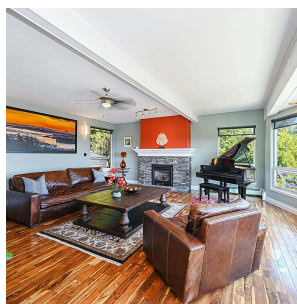

163 Woodland Drive, Delta

$1,999,800

The best views you will find in all of Tsawwassen, you can see North Shore Mtns, Boundary Bay & Mt. Baker and every city in great Van! Excellent Terrace neighborhood would meet your all dream of living! this wonderful 5 bedroom residence awaits the privileged few that will enjoy its sweeping panoramic views. Inside this architecturally appealing home you'll find stunning updates spread over 4,500+sqft w room for the whole family. Gorgeous Acacia Hardwood is generously applied over most of the home & other highlights incl a newer kitchen w/high end appliances, bathroom renos incl a dream ensuite w/ free standing tub, newer concrete driveway/back yard deck/siding & entryway, dbl garage. Too much to list in this special opportunity.

KEY INFORMATION

MLS® R2919185

Residential Detached

Tsawwassen East

5 Bedrooms

4 Bathrooms

4,821 SF

8,288 SF Lot

FEATURES

Year Built: 1980

Views: GREAT VANCOUVER & MT.BAKER

Listed By: Unilife Realty Inc.

rennie