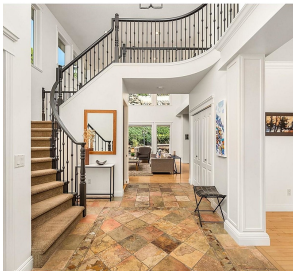

661 Mt. York Drive, Coldstream

\$1,289,000

PRICED BELOW ASSESSED VALUE! The perfect high-end executive family home on Middleton Mountain in Coldstream. A true two-story home with four bedrooms on the upper floor, ideal for young families. You will love the fully updated and modern interior done in 2020. Great open floor plan on the main offers a generous living room centered around a gas fireplace with ceilings that soar to the second level. The quiet front office space is perfect for remote work and adding a murphy bed would also create a great guest room! Family sized kitchen with large island, granite counters and plenty of cabinet space to satisfy any chef! A grand staircase leads to the open-air walkway on the second level with breathtaking views of Kalamalka Lake. This quiet sleeping level offers four bedrooms and two full bathrooms. The large primary has extra-large closet space and a stunning ensuite. The lower level is ready for fun with a full media room with surround sound for movie night and a large games room for entertaining both young and old! A fifth bedroom and full bath are ready for guests! The private backyard, which once had a pool, could easily be redone. Wiring is in place for a hot tub as well. The large pergola with wood burning fire table is perfect for fall evenings on the patio. Add in the hot water on demand, attached two-car garage with EV charger, solar panels to drive down your hydro costs, and this home is the ready for your family. (id:56120)