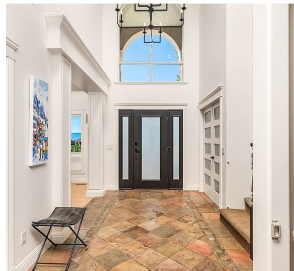

661 Mt. York Drive, Coldstream

\$1,289,000

PRICED BELOW ASSESSED VALUE! The perfect high-end executive family home on Middleton Mountain in Coldstream. A true two-story home with four bedrooms on the upper floor, ideal for young families. You will love the fully updated and modern interior done in 2020. Great open floor plan on the main offers a generous living room centered around a gas fireplace with ceilings that soar to the second level. The quiet front office space is perfect for remote work and adding a murphy bed would also create a great guest room! Family sized kitchen with large island, granite counters and plenty of cabinet space to satisfy any chef! A grand staircase leads to the open-air walkway on the second level with breathtaking views of Kalamalka Lake. This quiet sleeping level offers four bedrooms and two full bathrooms. The large primary has extra-large closet space and a stunning ensuite. The lower level is ready for fun with a full media room with surround sound for movie night and a large games room for entertaining both young and old! A fifth bedroom and full bath are ready for guests! The private backyard, which once had a pool, could easily be redone. Wiring is in place for a hot tub as well. The large pergola with wood burning fire table is perfect for fall evenings on the patio. Add in the hot water on demand, attached two-car garage with EV charger, solar panels to drive down your hydro costs, and this home is the ready for your family. (id:56120)