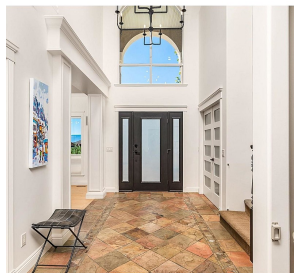

# 661 Mt. York Drive, Coldstream

\$1,289,000

The perfect high-end executive family home on Middleton Mountain in Coldstream. A true two-story home with four bedrooms on the upper floor, ideal for young families. You will love the fully updated and modern interior done in 2020. Great open floor plan on the main offers a generous living room centered around a gas fireplace with ceilings that soar to the second level. The quiet front office space is perfect for remote work and adding a murphy bed would also create a great guest room! Family sized kitchen with large island, granite counters and plenty of cabinet space to satisfy any chef! A grand staircase leads to the open-air walkway on the second level with breathtaking views of Kalamalka Lake. This quiet sleeping level offers four bedrooms and two full bathrooms. The large primary has extra-large closet space and a stunning ensuite. The lower level is ready for fun with a full media room with surround sound for movie night and a large games room for entertaining both young and old! A fifth bedroom and full bath are ready for guests! The private backyard, which once had a pool, could easily be redone. Wiring is in place for a hot tub as well. The large pergola with wood burning fire table is perfect for fall evenings on the patio. Add in the hot water on demand, attached two-car garage with EV charger, solar panels to drive down your hydro costs, and this home is the ready for your family. (id:56120)