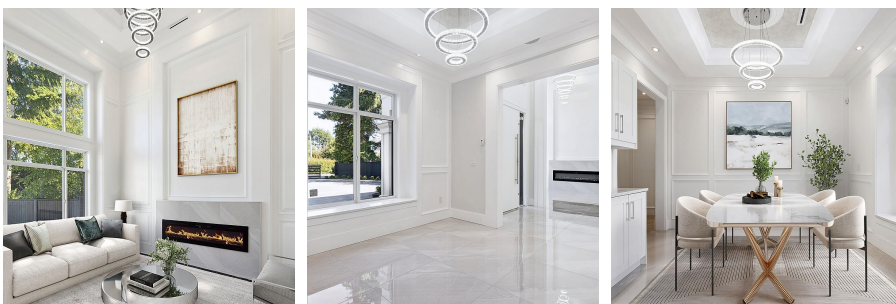

FEATURES

Year Built: 2024

Listed By: rennie & associates realty ltd.

Salina Kai PREC*
604.773.7013
skai@rennie.com
rennie.com/salinakai

Danny Chow PREC*
604.765.2469
dchow@rennie.com
rennie.com/dannychow

rennie