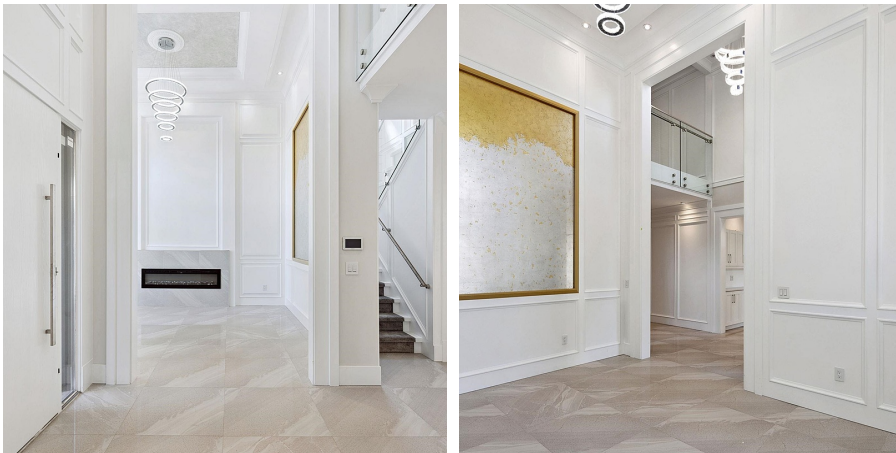

FEATURES

Year Built: 2024

Listed By: rennie & associates realty ltd.

Salina Kai PREC*
604.773.7013
skai@rennie.com
rennie.com/salinakai

Danny Chow PREC*
604.765.2469
dchow@rennie.com
rennie.com/dannychow

rennie