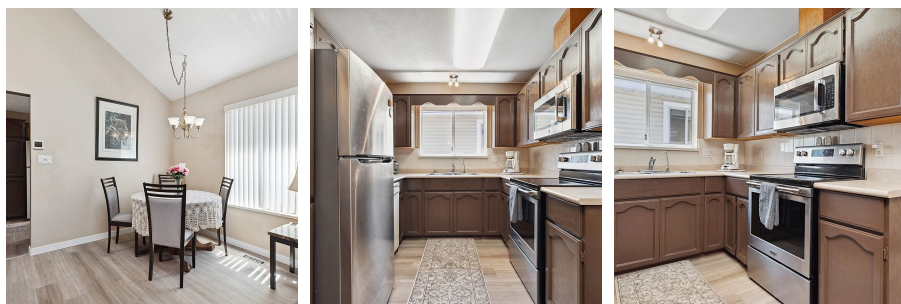

FEATURES

Year Built: 1988

Listed By: rennie & associates realty ltd.

Eaton Shi PREC*
778.829.0978
eshi@rennie.com
rennie.com/eatonshi

rennie