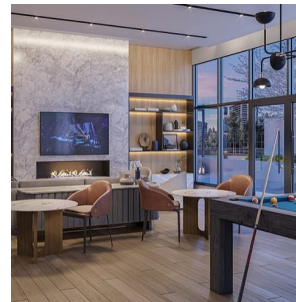

673 SF

\$402.58 Maintenance Fees

FEATURES

Year Built: 2026

Views: CITY VIEW

Listed By: Beedie Living Realty

rennie