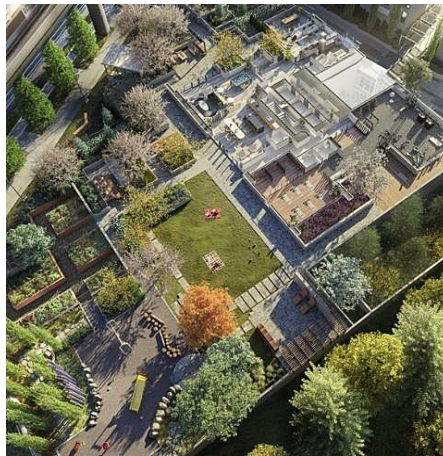

3205 2135 Springer Avenue, Burnaby

$874,900

KEY INFORMATION

MLS® R2922155

Residential Attached

Brentwood Park

2 Bedrooms

1 Bathroom

673 SF

$402.58 Maintenance Fees

FEATURES

Year Built: 2026

Views: CITY VIEW

Listed By: Beedie Living Realty

rennie