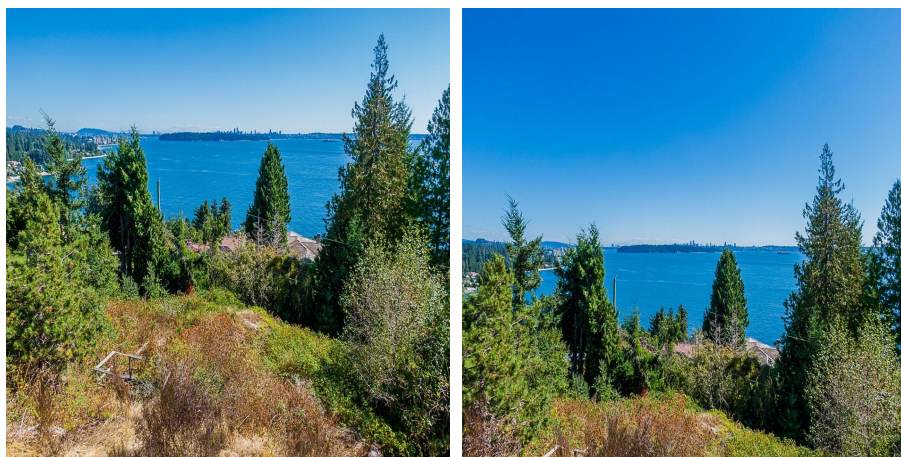

3609 Creery Avenue, West Vancouver

\$3,298,000

This 20,451 sq. ft. property is ready for you to design your dream home. Enjoy beautiful close in water and city views and complete privacy in this exclusive neighbourhood. Just minutes away from West Bay Elementary, McKechnie Park and Dundarave. Call for complete details and information package.

FEATURES

Views: water and city views

Listed By: Bellevue Realty Group

rennie