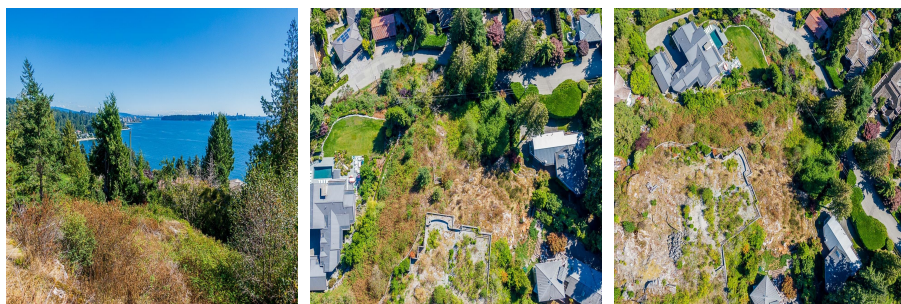

3609 Creery Avenue, West Vancouver

\$3,298,000

This 20,451 sq. ft. property is ready for you to design your dream home. Enjoy beautiful close in water and city views and complete privacy in this exclusive neighbourhood. Just minutes away from West Bay Elementary, McKechnie Park and Dundarave. Call for complete details and information package.

FEATURES

Views: water and city views

Listed By: Bellevue Realty Group

rennie