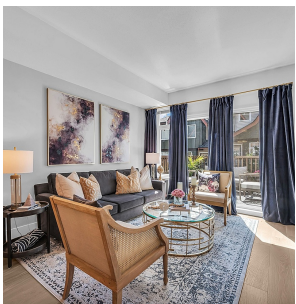

60 2000 Panorama Drive, Port Moody

$1,160,000

Welcome to your dream home! Step into this stunningly renovated residence that perfectly blends modern elegance with timeless charm. This beautiful 2 bed, 2 bath + bonus room townhome at Mountain's Edge features meticulous upgrades, including gorgeous engineered hardwood flooring, a redesigned open-concept kitchen with a waterfall quartz counter, a top-of-the-line side-by-side fridge and freezer, beautiful cabinetry, and new appliances. The front balcony offers an area to entertain or relax. Step out to the private backyard overlooking a grassy area, mature trees, and cherry blossoms in the spring. Upstairs, you'll find two spacious bedrms with designer bathrooms, while the lower level offers a large bonus room. Located close to schools, recreation, walking/hiking trails & transit.

KEY INFORMATION

MLS® R2922955

Residential Attached

Heritage Woods

2 Bedrooms

2 Bathrooms

1,436 SF

FEATURES

Year Built: 2003

Listed By: Royal LePage Elite West

rennie