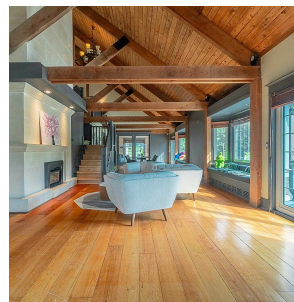

9260 Sidaway Road, Richmond

$6,280,000

A Stately Northern European Designer resort-style home situated on 5 acres of tree land centrally located in Richmond, BC. The recent renovations including costing $500,000 for the interior and an additional $400,000 for the land preparation including rain run-off,$500,000 for the Japanese Garden,and New flooring New Painting etc. When you first enter this gorgeous interior-designed home, you will be impressed with its high vaulted woodbeam ceiling and grandeur architecture accented by big elegant windows dressed with the best california shutters. At the rear of the property you will find a natural pond with good sized 'Karps' and 'Emu's' roaming in their own fenced area . This is truly a very special property.Must see!

KEY INFORMATION

MLS® R2923262

Residential Detached

East Richmond

7 Bedrooms

6 Bathrooms

4,570 SF

217,800 SF Lot

FEATURES

Year Built: 1972

Listed By: Royal Pacific Realty Corp.

rennie