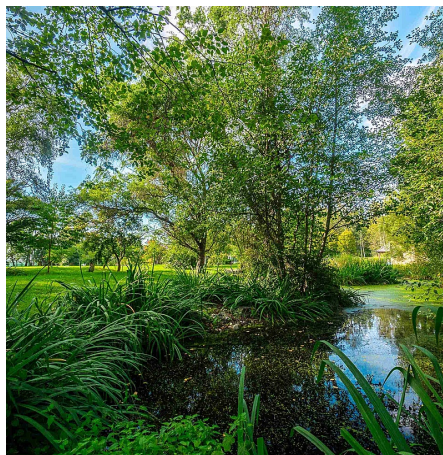

9260 Sidaway Road, Richmond

$6,280,000

A Stately Northern European Designer resort-style home situated on 5 acres of tree land centrally located in Richmond, BC. The recent renovations including costing $500,000 for the interior and an additional $400,000 for the land preparation including rain run-off,$500,000 for the Japanese Garden,and New flooring New Painting etc. When you first enter this gorgeous interior-designed home, you will be impressed with its high vaulted woodbeam ceiling and grandeur architecture accented by big elegant windows dressed with the best california shutters. At the rear of the property you will find a natural pond with good sized 'Karps' and 'Emu's' roaming in their own fenced area . This is truly a very special property.Must see!

KEY INFORMATION

MLS® R2923262

Residential Detached

East Richmond

7 Bedrooms

6 Bathrooms

4,570 SF

217,800 SF Lot

FEATURES

Year Built: 1972

Listed By: Royal Pacific Realty Corp.

rennie