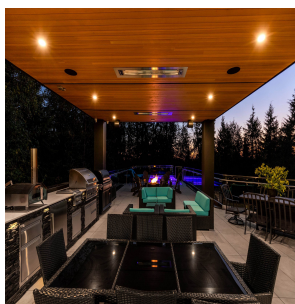

184 Kinsey Drive, Port Moody

$7,688,000

Anmore is introducing a contemporary estate of unparalleled distinction. Meticulously planned by a team of experts & driven by the owners' passion, this estate embodies a vision of a perfect family retreat in a secluded setting. The outdoor living is thoughtfully designed w/spacious entertainment area, full kitch, infinity pool, hot tub & 2 fire pits. Upon entry thru the grand pivot front door or the eclipse sliding doors, the seamless indoor-outdoor transition sets a captivating tone. The Italian-made kitchen is complimented by a massive chef's kitchen. Cutting-edge electronics & home automation enhance the living experience. Mbdrm w/relaxing spa, loft bdrm for kids exemplifies the attention to detail in this estate. A personal viewing is essential to fully appreciate the OPULENCE.

KEY INFORMATION

MLS® R2923798

Residential Detached

Anmore

5 Bedrooms

8 Bathrooms

8,434 SF

FEATURES

Year Built: 2022

Views: MOUNTAIN

Listed By: Royal LePage West Real Estate Services

rennie