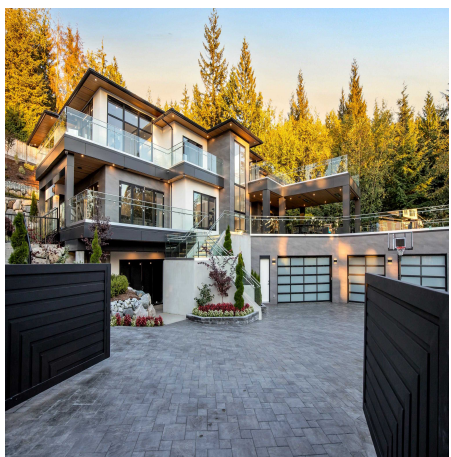

184 Kinsey Drive, Port Moody

$7,688,000

Anmore is introducing a contemporary estate of unparalleled distinction. Meticulously planned by a team of experts & driven by the owners' passion, this estate embodies a vision of a perfect family retreat in a secluded setting. The outdoor living is thoughtfully designed w/spacious entertainment area, full kitch, infinity pool, hot tub & 2 fire pits. Upon entry thru the grand pivot front door or the eclipse sliding doors, the seamless indoor-outdoor transition sets a captivating tone. The Italian-made kitchen is complimented by a massive chef's kitchen. Cutting-edge electronics & home automation enhance the living experience. Mbdrm w/relaxing spa, loft bdrm for kids exemplifies the attention to detail in this estate. A personal viewing is essential to fully appreciate the OPULENCE.

KEY INFORMATION

MLS® R2923798

Residential Detached

Anmore

5 Bedrooms

8 Bathrooms

8,434 SF

FEATURES

Year Built: 2022

Views: MOUNTAIN

Listed By: Royal LePage West Real Estate Services

rennie