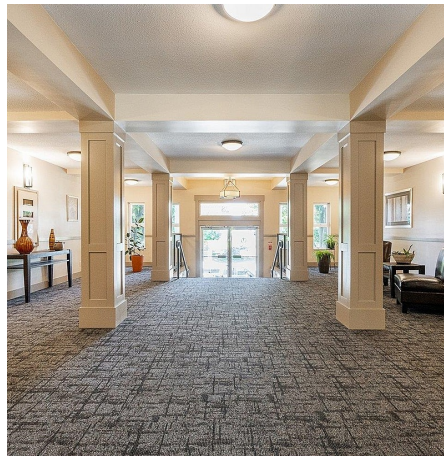

307 4728 53 Street, Delta

$639,900

Welcome to Sunningdale Estates I - Ladner's Hidden Gem! This rare, extra-large 1-bedroom corner suite offers top-floor, penthouse living at its finest. Step into a bright, airy space featuring 9' ceilings, a cozy gas fireplace in the living room, beautiful hardwood floors, a newly updated bathroom vanity, and a spacious kitchen that accommodates an eating area. The expansive 12 x 12 deck is perfect for BBQs, morning coffee, or evening relaxation. With its spacious layout, this suite truly feels like home. Additional perks include a large storage locker, secured parking, and access to a guest suite. The building is fully rainscreened and meticulously maintained, providing peace of mind. Plus, it's pet-friendly! Located just steps from shopping, restaurants, schools, and transit.

KEY INFORMATION

MLS® R2923832

Residential Attached

Delta Manor

1 Bedroom

1 Bathroom

908 SF

$366.69 Maintenance Fees

FEATURES

Year Built: 1991

Listed By: RE/MAX Westcoast

rennie