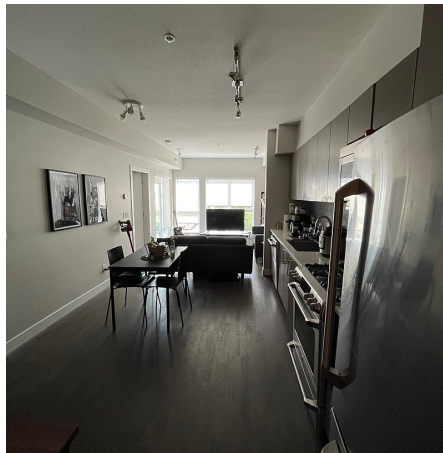

208 10155 River Drive, Richmond

$539,800

One bedroom unit with views of Fraser River. Open concept design, linear kitchen has granite counter tops & stainless steel appliances. Engineered wood flooring, efficient Geo-Thermal heating and air conditioning, 1 parking lot and balcony. Pare Riviera is a master planned community with over 4000' of river front walking trail, playground, 15 acre park space, fitness centre, lounge and indoor pool. 1 km from Canada Line Bridgeport Station and 5 minute drive from Oak St bridge. Measurements are approximate and to be verified by buyer. Tenanted. Notice required to show.

KEY INFORMATION

MLS® R2924210

Residential Attached

Bridgeport

1 Bedroom

1 Bathroom

612 SF

$397.91 Maintenance Fees

FEATURES

Year Built: 2014

Views: WATER

Listed By: Sutton Group Del Mar Realty

rennie