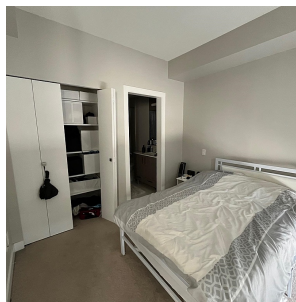

208 10155 River Drive, Richmond

$539,800

One bedroom unit with views of Fraser River. Open concept design, linear kitchen has granite counter tops & stainless steel appliances. Engineered wood flooring, efficient Geo-Thermal heating and air conditioning, 1 parking lot and balcony. Pare Riviera is a master planned community with over 4000' of river front walking trail, playground, 15 acre park space, fitness centre, lounge and indoor pool. 1 km from Canada Line Bridgeport Station and 5 minute drive from Oak St bridge. Measurements are approximate and to be verified by buyer. Tenanted. Notice required to show.

KEY INFORMATION

MLS® R2924210

Residential Attached

Bridgeport

1 Bedroom

1 Bathroom

612 SF

$397.91 Maintenance Fees

FEATURES

Year Built: 2014

Views: WATER

Listed By: Sutton Group Del Mar Realty

rennie