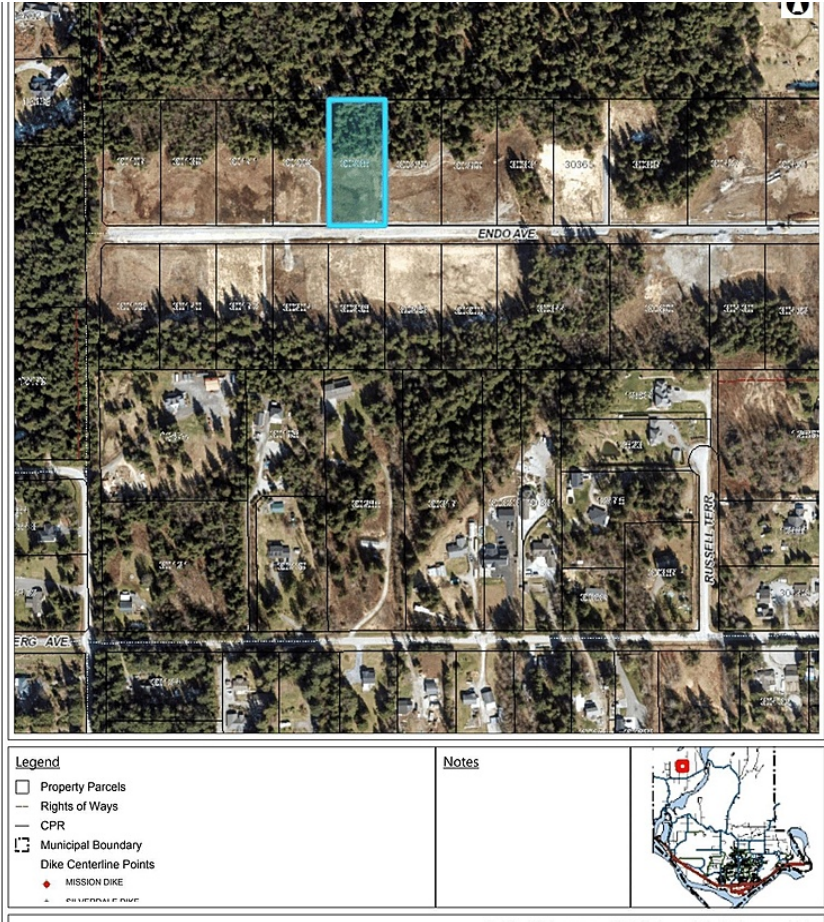

30235 Endo Avenue, Mission

\$990,900

Discover the perfect canvas for your dream home on this stunning 1.73 acre piece of land. Surrounded by natural beauty, this expansive property offers ample space to build the home you've always envisioned. Imagine waking up to serene views and enjoying the peace and privacy that come with such a spacious lot. Whether you're looking to create a private retreat, a family estate, or simply enjoy the beauty of open space, this land provides endless possibilities for a custom build tailored to your desires. Don't miss the opportunity to own this beautiful property and bring your vision to life!

KEY INFORMATION

MLS® R2924843

Land Only

Stave Falls

○ Bedrooms

○ Bathrooms

○ SF

FEATURES