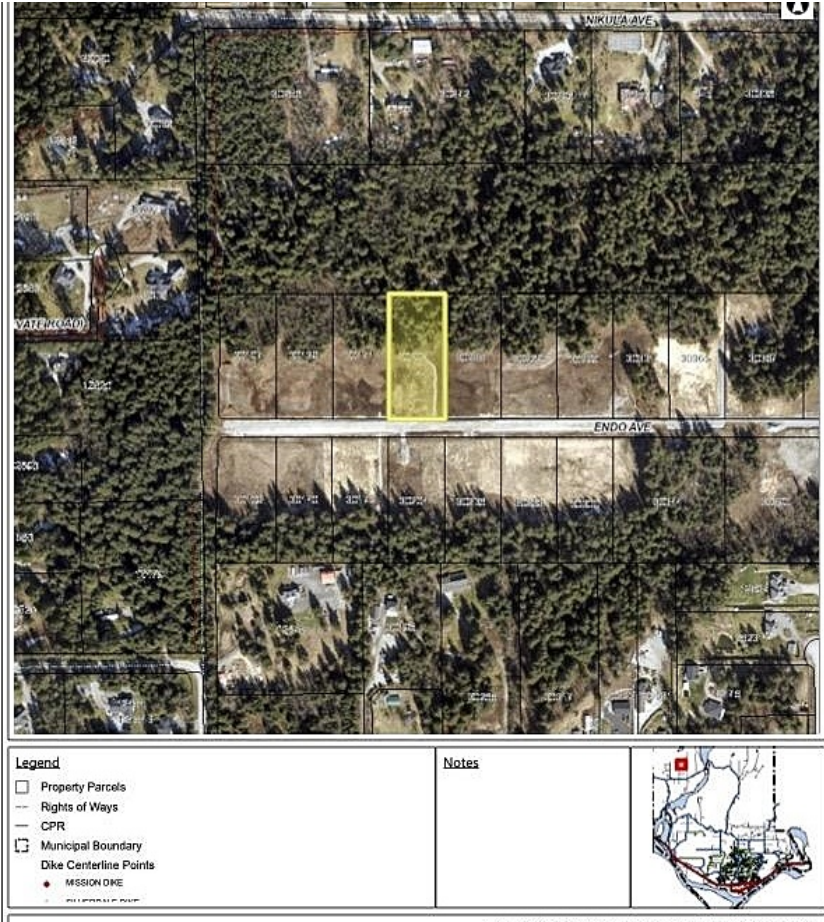

30203 Endo Avenue, Mission

\$990,900

Discover the perfect canvas for your dream home on this stunning 1.73 acre piece of land. Surrounded by natural beauty, this expansive property offers ample space to build the home you've always envisioned. Imagine waking up to serene views and enjoying the peace and privacy that come with such a spacious lot. Whether you're looking to create a private retreat, a family estate, or simply enjoy the beauty of open space, this land provides endless possibilities for a custom build tailored to your desires. Don't miss the opportunity to own this beautiful property and bring your vision to life!

KEY INFORMATION

MLS® R2924964

Land Only

Stave Falls

○ Bedrooms

○ Bathrooms

○ SF

FEATURES