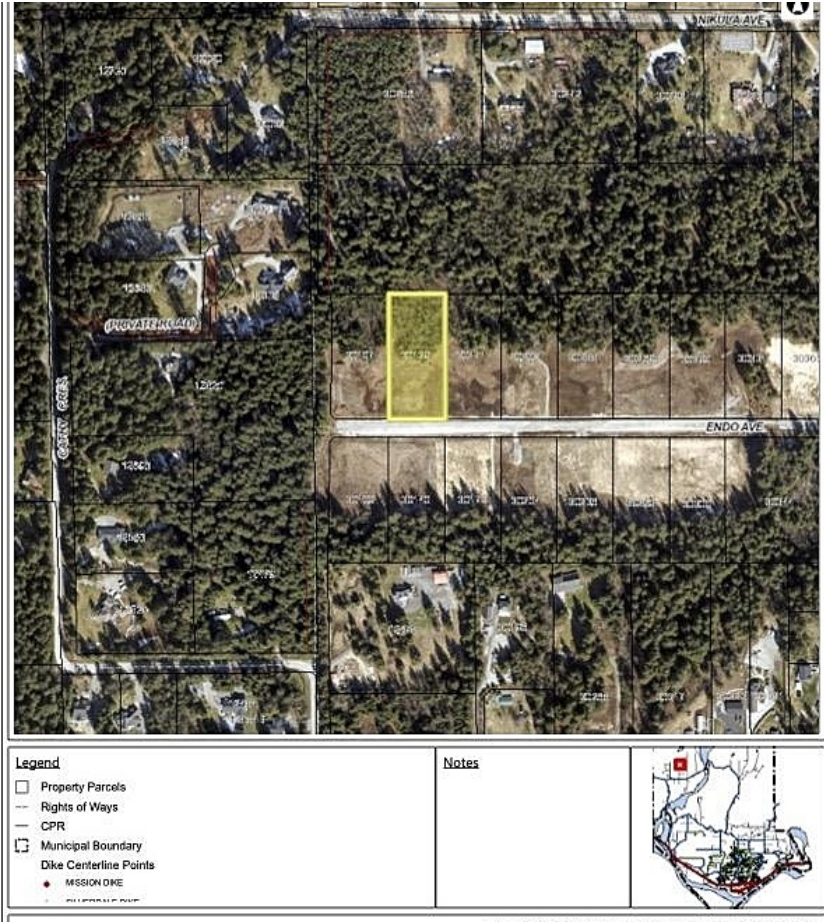

# 30139 Endo Avenue, Mission

\$990,900

Discover the perfect canvas for your dream home on this stunning 1.73 acre piece of land. Surrounded by natural beauty, this expansive property offers ample space to build the home you've always envisioned. Imagine waking up to serene views and enjoying the peace and privacy that come with such a spacious lot. Whether you're looking to create a private retreat, a family estate, or simply enjoy the beauty of open space, this land provides endless possibilities for a custom build tailored to your desires. Don't miss the opportunity to own this beautiful property and bring your vision to life!

## KEY INFORMATION

MLS® R2924984

Land Only

Stave Falls

○ Bedrooms

○ Bathrooms

○ SF