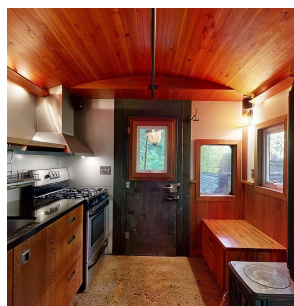

1030 S Rustad Road, Squamish

$1,300,000

Prime 5 acre treed lot above the flood plain in the Upper Squamish Valley. Build your dream home in this small gated community off of Cloudburst Crescent. Enjoy spectacular views of the Tantalous glacier from the upper or lower portion of the property. The upper tier features a large level area for your new home. There is already a large carport, well, electricity and plumbing. Take a walk down the trail to the lower tier to access your own caboose. The caboose has been transformed into a work of art. Fabulous use of space and woodwork makes this a wonderful retreat. One bed in the loft and another is accessed from an exterior set of stairs. Full bathroom inside w/bonus, outside shower and laundry. There is also a large deck, climbing wall, work area and landscaped garden.

KEY INFORMATION

MLS® R2925358

Residential Detached

Upper Squamish

1 Bedroom

1 Bathroom

424 SF

FEATURES

Year Built: 2012

Views: Mountains, Glacier

Listed By: Sutton Group-West Coast Realty

rennie