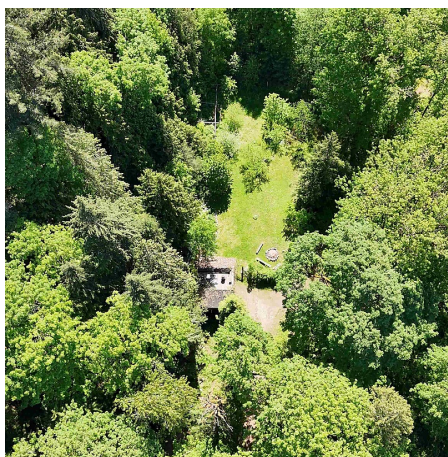

1030 S Rustad Road, Squamish

$1,300,000

Prime 5 acre treed lot above the flood plain in the Upper Squamish Valley. Build your dream home in this small gated community off of Cloudburst Crescent. Enjoy spectacular views of the Tantalous glacier from the upper or lower portion of the property. The upper tier features a large level area for your new home. There is already a large carport, well, electricity and plumbing. Take a walk down the trail to the lower tier to access your own caboose. The caboose has been transformed into a work of art. Fabulous use of space and woodwork makes this a wonderful retreat. One bed in the loft and another is accessed from an exterior set of stairs. Full bathroom inside w/bonus, outside shower and laundry. There is also a large deck, climbing wall, work area and landscaped garden.

KEY INFORMATION

MLS® R2925358

Residential Detached

Upper Squamish

1 Bedroom

1 Bathroom

424 SF

FEATURES

Year Built: 2012

Views: Mountains, Glacier

Listed By: Sutton Group-West Coast Realty

rennie