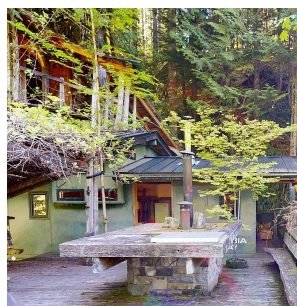

1030 S Rustad Road, Squamish

$1,300,000

Prime 5 acre treed lot above the flood plain in the Upper Squamish Valley. Build your dream home in this small gated community off of Cloudburst Crescent. Enjoy spectacular views of the Tantalous glacier from the upper or lower portion of the property. The upper tier features a large level area for your new home. There is already a large carport, well, electricity and plumbing. Take a walk down the trail to the lower tier to access your own caboose. The caboose has been transformed into a work of art. Fabulous use of space and woodwork makes this a wonderful retreat. One bed in the loft and another is accessed from an exterior set of stairs. Full bathroom inside w/bonus, outside shower and laundry. There is also a large deck, climbing wall, work area and landscaped garden.

KEY INFORMATION

MLS® R2925358

Residential Detached

Upper Squamish

1 Bedroom

1 Bathroom

424 SF

FEATURES

Year Built: 2012

Views: Mountains, Glacier

Listed By: Sutton Group-West Coast Realty

rennie