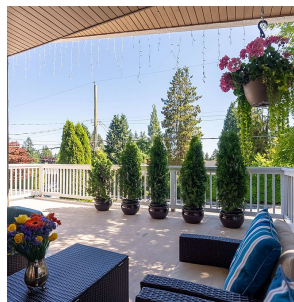

1286 Wellington Drive, North Vancouver

$2,297,700

Extensively renovated 6BR/3BA home, completed in 2022 w/ updated roof, windows, doors, plumbing, electrical, HWT, furnace, central AC & vacuum, flooring, baths, W/D, and more. The executive kitchen boasts a stunning island and high-end appliances, and a gas stove. Enjoy high vaulted ceiling, floor-to-ceiling windows, and a new cozy gas fireplace in the living area, opening to a south-facing balcony. The back deck overlooks the large fully fenced backyard, perfect for BBQ and entertainment. Ground level features a tenanted 2-bed suite and high rental income. Additional highlights include a workshop, shed, double carport, and ample driveway parking. Located near Lynn Valley Centre, Argyle Secondary School, Cousteau French Immersion School, hiking trails, shopping, restaurants and more!

KEY INFORMATION

MLS® R2926917

Residential Detached

Lynn Valley

6 Bedrooms

3 Bathrooms

3,096 SF

6,464 SF Lot

FEATURES

Year Built: 1979

Listed By: Royal LePage Sussex

rennie