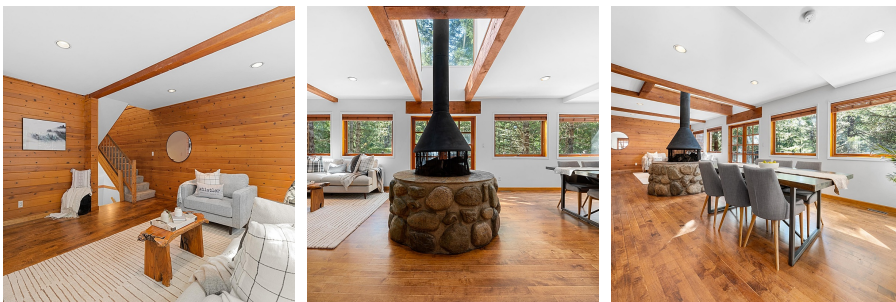

FEATURES

Year Built: 1991

Views: Forrest View

Listed By: Royal LePage Sussex