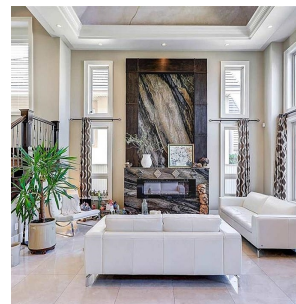

6680 Maple Road, Richmond

$4,980,000

Heart of Richmond, Woodward's area, South Facing backyard! Stunning custom built home on a HUGE lot of 9,900 sf, high ceiling, open concept, spacious living area of 4,217 sf with 5 ensuite bed and 6 bath, gourmet & WOK kitchen. Extraordinary detailing includes high end appliances, crystal chandeliers, Radiant heat, A/C, HRV, music system surrounding the whole house, and a Smart Control Home System, which controls security system, all lights, sound system and much more. 21' high ceiling in living and family room, 10 feet front door. School Catchment: Errington Elementary & Steveston-London Secondary. Walking distance to community center, schools, shopping, Restaurants and Transit. Great pleasure to show! Open House: Oct 27, Sun, 2-4PM.

KEY INFORMATION

MLS® R2928650

Residential Detached

Woodwards

5 Bedrooms

6 Bathrooms

4,217 SF

9,900 SF Lot

FEATURES

Year Built: 2014

Listed By: RE/MAX Westcoast

rennie