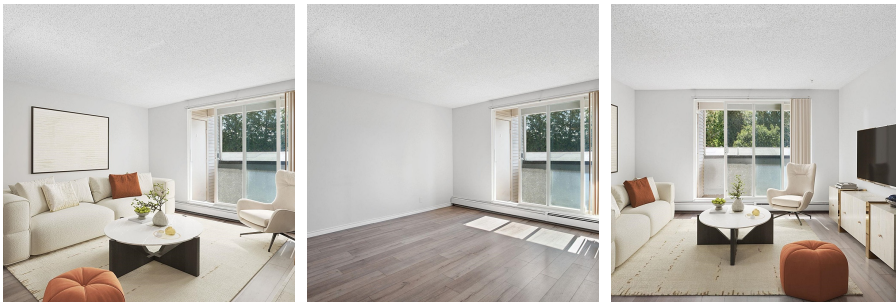

Sydney Kazakoff
604.240.1387
skazakoff@rennie.com
rennie.com/sydneykazakoff

Pavel Stepczynski
604.722.6043
pstepczynski@rennie.com
rennie.com/pavelstepczynski

rennie