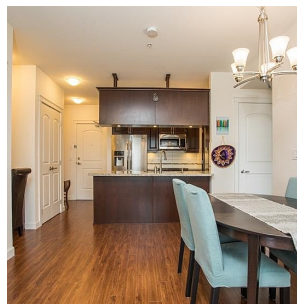

312 12655 190a Street, Pitt Meadows

$673,900

Cedar Downs! One of the best condo buildings in town! This building and unit will not disappoint. Step inside as you're greeted by a wide open floor plan from kitchen to living room, offering 9ft ceilings and large windows for tons of natural light. 2 primary bedrooms in this unit, both with spacious walk in closets and spa like ensuites boasting heated floors, fog free mirrors and a soaker tub/stand up shower combo in the main ensuite. Large, covered solarium off the living space makes a great spot for a morning coffee or evening drink and could even be used as additional living space or den. Built in A/C in the whole unit. 2 parking. Locker is 8W X 4D X 11H

KEY INFORMATION

MLS® R2931533

Residential Attached

Mid Meadows

2 Bedrooms

2 Bathrooms

941 SF

$463.00 Maintenance Fees

FEATURES

Year Built: 2014

Views: GE Mountains

Listed By: 2 Percent Realty West Coast

rennie