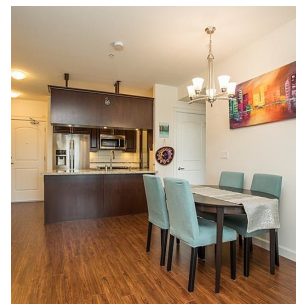

312 12655 190a Street, Pitt Meadows

$673,900

Cedar Downs! One of the best condo buildings in town! This building and unit will not disappoint. Step inside as you're greeted by a wide open floor plan from kitchen to living room, offering 9ft ceilings and large windows for tons of natural light. 2 primary bedrooms in this unit, both with spacious walk in closets and spa like ensuites boasting heated floors, fog free mirrors and a soaker tub/stand up shower combo in the main ensuite. Large, covered solarium off the living space makes a great spot for a morning coffee or evening drink and could even be used as additional living space or den. Built in A/C in the whole unit. 2 parking. Locker is 8W X 4D X 11H

KEY INFORMATION

MLS® R2931533

Residential Attached

Mid Meadows

2 Bedrooms

2 Bathrooms

941 SF

$463.00 Maintenance Fees

FEATURES

Year Built: 2014

Views: GE Mountains

Listed By: 2 Percent Realty West Coast

rennie