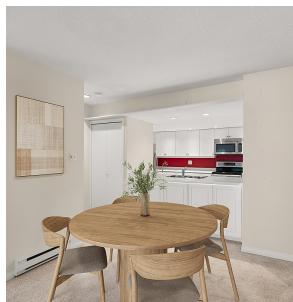

209 15025 Victoria Avenue, White Rock

$749,900

Welcome to the highly sought after Victoria Terrace built by Bosa. Experience the resort like amenities overlooking the Ocean & Pier. This ground level 1 Bedroom + Den unit has a beautiful & large patio with lots of greenery & room to garden. 985 Sqft PLUS 146 Sqft Solarium. Bring your renovation ideas and make this unit your own with some simple updates like new flooring & paint. Experience the true White Rock lifestyle & live only steps from the White Rock promenade, pier, restaurants & cafes. Schedule your showing today!

KEY INFORMATION

MLS® R2930776

Residential Attached

White Rock

1 Bedroom

2 Bathrooms

985 SF

$473.95 Maintenance Fees

FEATURES

Year Built: 1986

Views: PEEKABOO OCEAN FROM PATIO

Listed By: eXp Realty of Canada, Inc.

rennie