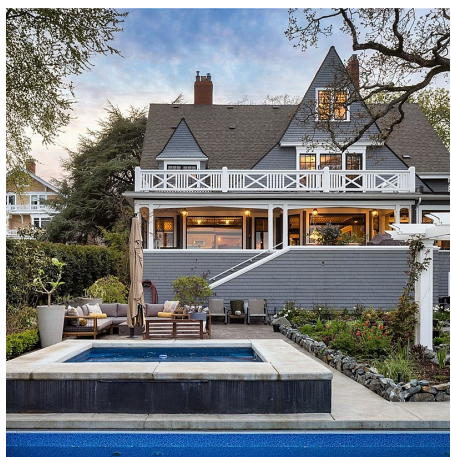

1745 Rockland Ave, Victoria

\$4,999,999

Welcome to Ashton House. Built in 1898 this heritage home was designed by famed English architect, Francis Rattenbury, for Sir Lyman Duff, a future Chief Justice of the Supreme Court. A major renovation in 2019 has resulted in a seamless blend of old-world charm, contemporary luxury, and modern conveniences. It features 7 fireplaces, antique Egyptian chandeliers, coffered ceilings, intricate moldings, four generous bedrooms and four bathrooms. The third floor is a self-contained bedroom, bathroom, living room combination ideal for guests, in-laws, or children. Step outside the sophisticated primary and onto a grand balcony overlooking the stunning backyard. This wide fronted home is extremely bright and perfectly private with a highly functional floor plan in the heart of the city, steps away from the vibrant shops of Oak Bay. The impeccably landscaped grounds showcase a 52-foot lap pool and poured in place hot tub, and a rose-trellis pergola. With its timeless beauty, impeccable craftsmanship and prime location, this is a rare opportunity to own a heritage home that is a true testament to the enduring allure of Victoria's architectural heritage. This is truly a work of art that must be seen to be believed. (id:56120)

KEY INFORMATION

MLS® 976647

Residential Detached

Rockland

4 Bedrooms

4 Bathrooms

7,833 SF

19,590 SF Lot