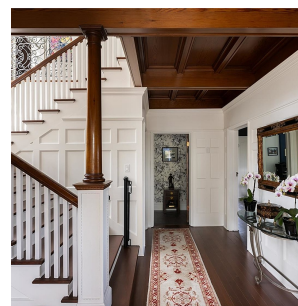

1745 Rockland Ave, Victoria

\$4,999,999

Welcome to Ashton House. Built in 1898 this heritage home was designed by famed English architect, Francis Rattenbury, for Sir Lyman Duff, a future Chief Justice of the Supreme Court. A major renovation in 2019 has resulted in a seamless blend of old-world charm, contemporary luxury, and modern conveniences. It features 7 fireplaces, antique Egyptian chandeliers, coffered ceilings, intricate moldings, four generous bedrooms and four bathrooms. The third floor is a self-contained bedroom, bathroom, living room combination ideal for guests, in-laws, or children. Step outside the sophisticated primary and onto a grand balcony overlooking the stunning backyard. This wide fronted home is extremely bright and perfectly private with a highly functional floor plan in the heart of the city, steps away from the vibrant shops of Oak Bay. The impeccably landscaped grounds showcase a 52-foot lap pool and poured in place hot tub, and a rose-trellis pergola. With its timeless beauty, impeccable craftsmanship and prime location, this is a rare opportunity to own a heritage home that is a true testament to the enduring allure of Victoria's architectural heritage. This is truly a work of art that must be seen to be believed. (id:56120)