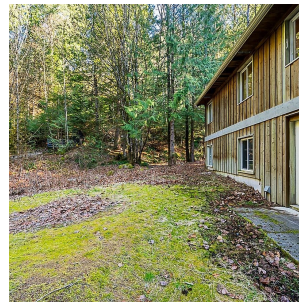

36351 Ridgeview Road, Mission

$899,000

36351 Ridgeview Rd. is a private acreage towards the end of Miracle Valley where you can get away from the hustle and bustle and live on your terms! The home itself appears to have good bones with a board and batten exterior, solid concrete foundation, double car garage and an area behind the home that would be well suited for a yard or a place to build new. The interior of the home has been mostly gutted with 2 bedrooms, a full bathroom and laundry on the main floor plus kitchen & family room. In the basement there's a huge 37'x24' flex space perfect to add a suite or additional bedrooms. Located next door to Cascade Falls Regional Park, excellent for hiking and swimming, or explore Lost Creek FSR and see the outdoor beauty that Mission has to offer!!!

KEY INFORMATION

MLS® R2932237

Residential Detached

Dewdney Deroche

2 Bedrooms

1 Bathroom

2,644 SF

190,793 SF Lot

FEATURES

Year Built: 1991

Listed By: Top Producers Realty Ltd.

rennie