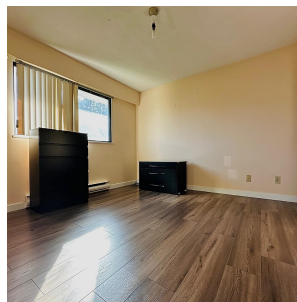

8680 Citadel Crescent, Richmond

$1,680,000

Well maintained 4 bedroom home in the Boyd Park area, very quiet, family oriented neighbourhood. This home sits on a 40 x 100 (4000 SF) lot. Home features large Living room and Family room. South facing private backyard with patio for BBQ. Close to all levels of schools, Seafair Shopping, West Richmond Community Centre and transit. MUST SEE!

KEY INFORMATION

MLS® R2931534

Residential Detached

Boyd Park

4 Bedrooms

3 Bathrooms

1,716 SF

4,000 SF Lot

FEATURES

Year Built: 1977

Listed By: RE/MAX Crest Realty

rennie