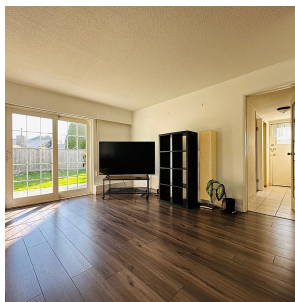

8680 Citadel Crescent, Richmond

$1,680,000

Well maintained 4 bedroom home in the Boyd Park area, very quiet, family oriented neighbourhood. This home sits on a 40 x 100 (4000 SF) lot. Home features large Living room and Family room. South facing private backyard with patio for BBQ. Close to all levels of schools, Seafair Shopping, West Richmond Community Centre and transit. MUST SEE!

KEY INFORMATION

MLS® R2931534

Residential Detached

Boyd Park

4 Bedrooms

3 Bathrooms

1,716 SF

4,000 SF Lot

FEATURES

Year Built: 1977

Listed By: RE/MAX Crest Realty

rennie