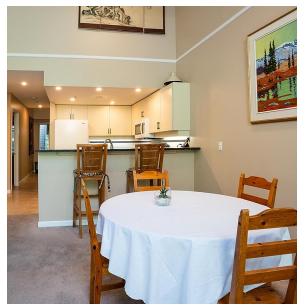

323 1120 Tsatsu Shores Drive, Delta

$874,900

Welcome to TSATSU SHORES community at Tsawwassen Beach! Idyllic seaside living on the property gives you all the benefits of living at the beach with a 3rd floor view from your private deck overlooking the lagoon and into the green canopy of trees nearby. This sought after location on the TFN won't last long. 2 floors of living space includes a lofted primary bedroom with its own sunny deck. Stroll out your front door and you're walking on the captivating Tsawwassen beach in just 90 seconds. High lofted ceilings on the main creates an open ethereal space to take in the nature just outside. From your deck you can see both the Salish Sea and the North Shore Mountains. 2 bedroom, 2 bathroom unit almost 1,300 square feet of private living space

KEY INFORMATION

MLS® R2933047

Residential Attached

English Bluff

2 Bedrooms

2 Bathrooms

1,282 SF

$663.51 Maintenance Fees

FEATURES

Year Built: 1996

Views: MOUNTAIN & OCEAN VIEWS

Listed By: Sutton Group Seafair Realty

rennie