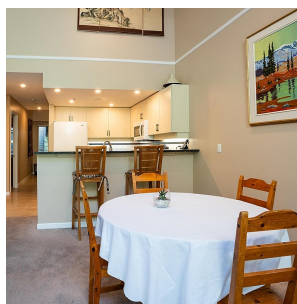

323 1120 Tsatsu Shores Drive, Delta

$874,900

Welcome to TSATSU SHORES community at Tsawwassen Beach! Idyllic seaside living on the property gives you all the benefits of living at the beach with a 3rd floor view from your private deck overlooking the lagoon and into the green canopy of trees nearby. This sought after location on the TFN won't last long. 2 floors of living space includes a lofted primary bedroom with its own sunny deck. Stroll out your front door and you're walking on the captivating Tsawwassen beach in just 90 seconds. High lofted ceilings on the main creates an open ethereal space to take in the nature just outside. From your deck you can see both the Salish Sea and the North Shore Mountains. 2 bedroom, 2 bathroom unit almost 1,300 square feet of private living space

KEY INFORMATION

MLS® R2933047

Residential Attached

English Bluff

2 Bedrooms

2 Bathrooms

1,282 SF

$663.51 Maintenance Fees

FEATURES

Year Built: 1996

Views: MOUNTAIN & OCEAN VIEWS

Listed By: Sutton Group Seafair Realty

rennie