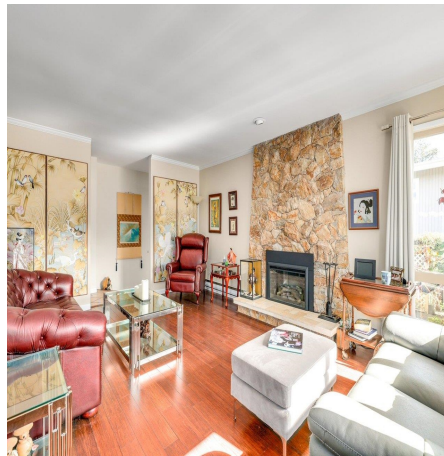

5413 Rawlins Crescent, Delta

$1,648,000

First time on the market! Original 1 owner family home on popular Rawlins Crescent! This updated, well cared for home boasts a newer kitchen & bathrooms & numerous other updates. The well laid out kitchen includes stainless steel appliances, & the bathrooms include heated floors & a heated towel rack. Upstairs includes 3 bedrooms and 2 full bathrooms. Downstairs boasts a great layout with a large 250 sq ft flex room with all kinds of possibilities. Newer bamboo hardwood floors throughout the main floor. The 8805 sq ft lot is a gardener's delight with gorgeous mature maple trees as a centerpiece. Newer roof, paint & windows, central vac system. Extra deep freeze included in sale. Home has 200 amp electrical service. Excellent location, quiet street & close to schools and shopping

KEY INFORMATION

MLS® R2933262

Residential Detached

Pebble Hill

3 Bedrooms

3 Bathrooms

2,109 SF

8,805 SF Lot

FEATURES

Year Built: 1975

Listed By: Royal LePage Regency Realty

rennie