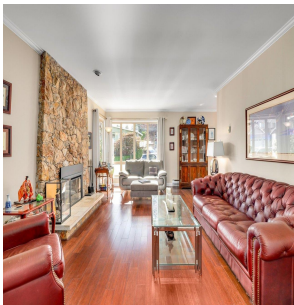

5413 Rawlins Crescent, Delta

$1,648,000

First time on the market! Original 1 owner family home on popular Rawlins Crescent! This updated, well cared for home boasts a newer kitchen & bathrooms & numerous other updates. The well laid out kitchen includes stainless steel appliances, & the bathrooms include heated floors & a heated towel rack. Upstairs includes 3 bedrooms and 2 full bathrooms. Downstairs boasts a great layout with a large 250 sq ft flex room with all kinds of possibilities. Newer bamboo hardwood floors throughout the main floor. The 8805 sq ft lot is a gardener's delight with gorgeous mature maple trees as a centerpiece. Newer roof, paint & windows, central vac system. Extra deep freeze included in sale. Home has 200 amp electrical service. Excellent location, quiet street & close to schools and shopping

KEY INFORMATION

MLS® R2933262

Residential Detached

Pebble Hill

3 Bedrooms

3 Bathrooms

2,109 SF

8,805 SF Lot

FEATURES

Year Built: 1975

Listed By: Royal LePage Regency Realty

rennie